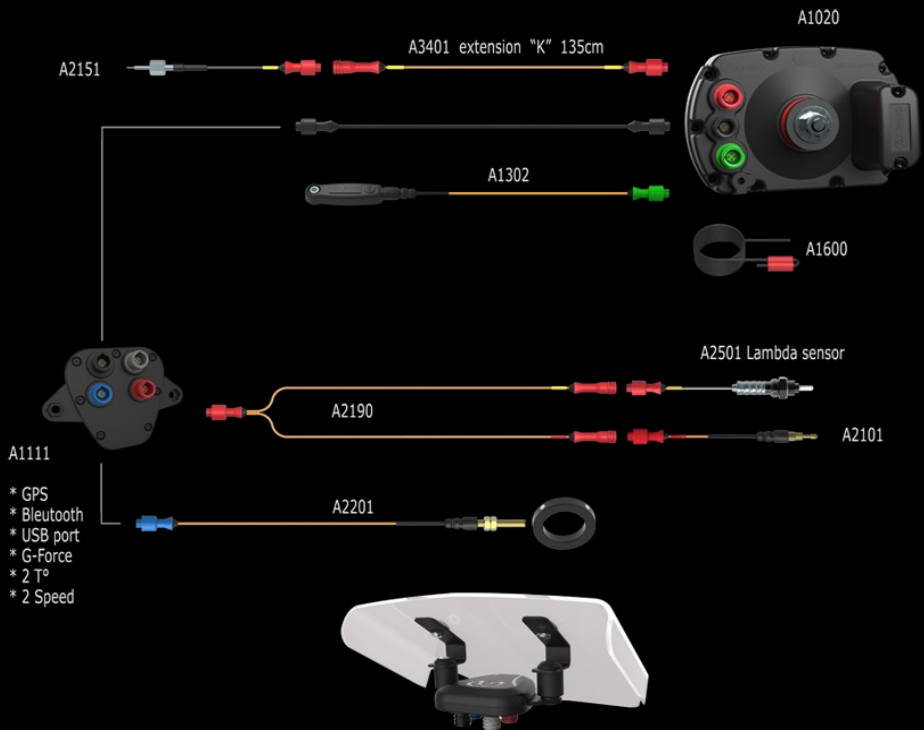

The New PRO III EVO

9 suggested configurations for Cadets to Superkarts recording from Lap Times and Revs to, Wheel Speeds, Water Temp, EGT, CHT, Lambda, Steering & Pedal movement, GPS Mapping, 3 Axis G-Force, Gear, Split Tiles plus On Dash instant recall or Multi-Driver Overlay with the Alfano Visual-Data FREE software. *FREE Track Support for Beginners for first meeting * conditions apply.