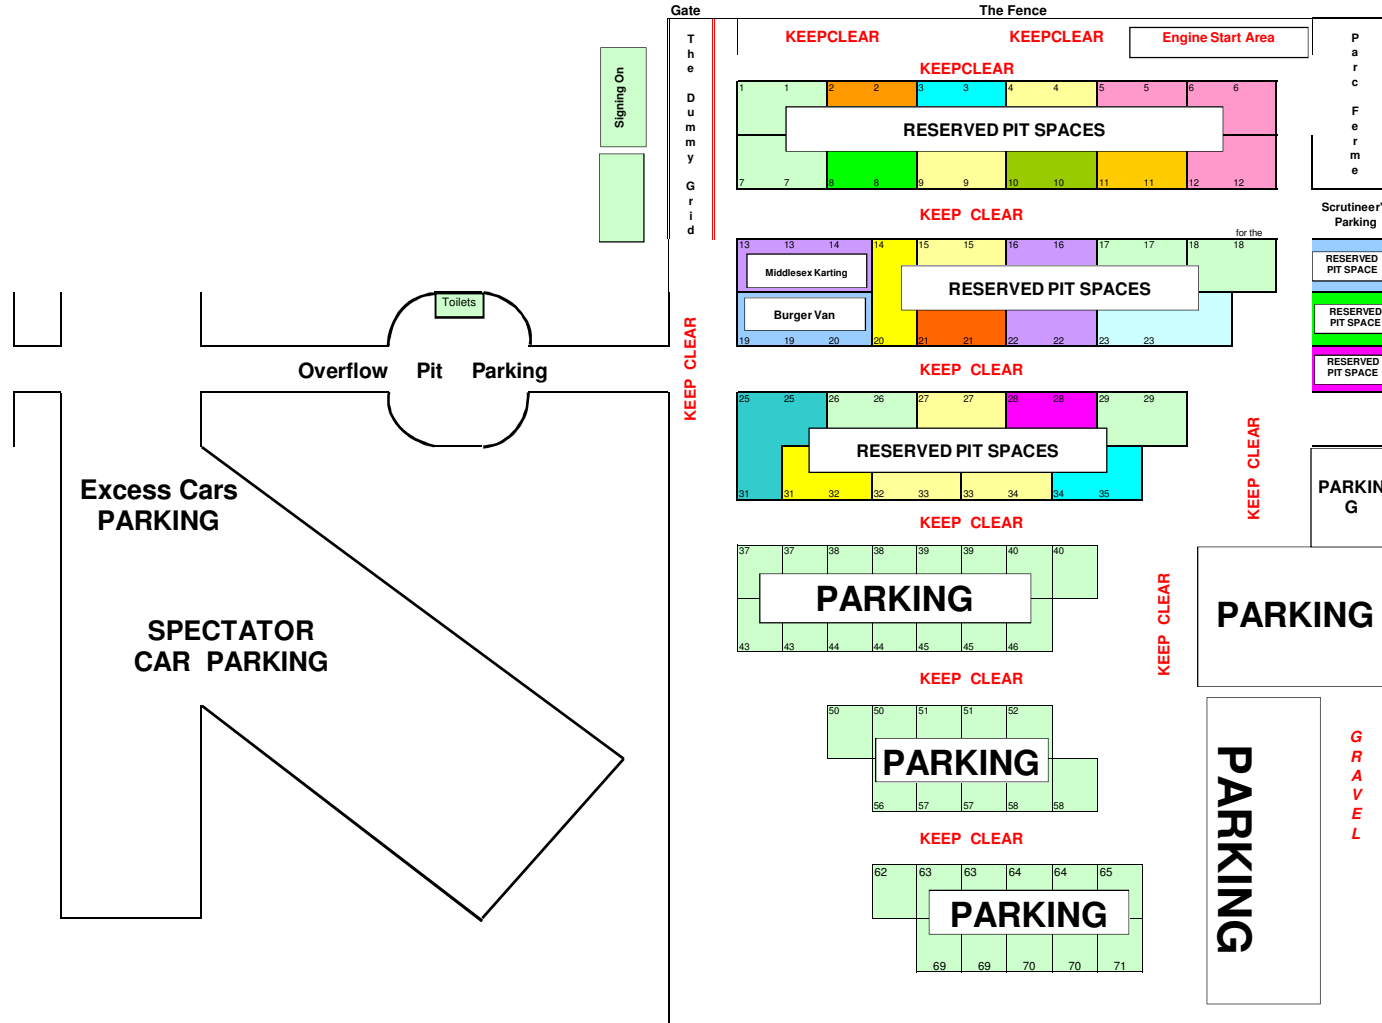

RACE DAY PARKING

Please note for reserved pit spaces you need to be parked in your pit space by 08.30 - or it may be occupied

All other pit spaces are on a first come basis but for everyone to have a good day

PLEASE KEEP ALL Alleyways CLEAR &
PLEASE No riding of Bicycles, Scooters, Skateboards, Rollerblades, Sit-ons, etc in
PLEASE remember the DUMMY GRID is for DRIVERS, KARTS & PUSHERS ONLY
It is the responsibility of all drivers to make their Team personnel aware